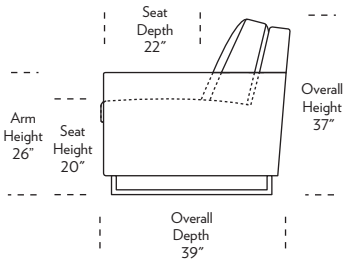

BRANDT

Standard Comfort Sleeper®

Features:

- Featuring the patented Tiffany 24/7™ platform sleep system
- Room to stretch out with true 80 inches of bedroom-length sleeping surface
- Ultimate comfort on four inches of plush, high-density foam mattress
- Zero wall clearance
- Quick-ship delivery
- Single-needle top-stitch
- High-density, high-resiliency foam seat cushions
- Loose back and seat cushions
- Lifetime warranty on frame
- 10-year mechanism warranty
- Brushed stainless steel sled leg

* Picture shows left arm seated. Please specify left or right arm seated when ordering.

All orders are in seated position.

† Dotted lines for Queen Plus sizes indicates the number of seats.

All dimensions are approximate and subject to change.

‡ Chaise lifts up to reveal hidden storage space. • Storage