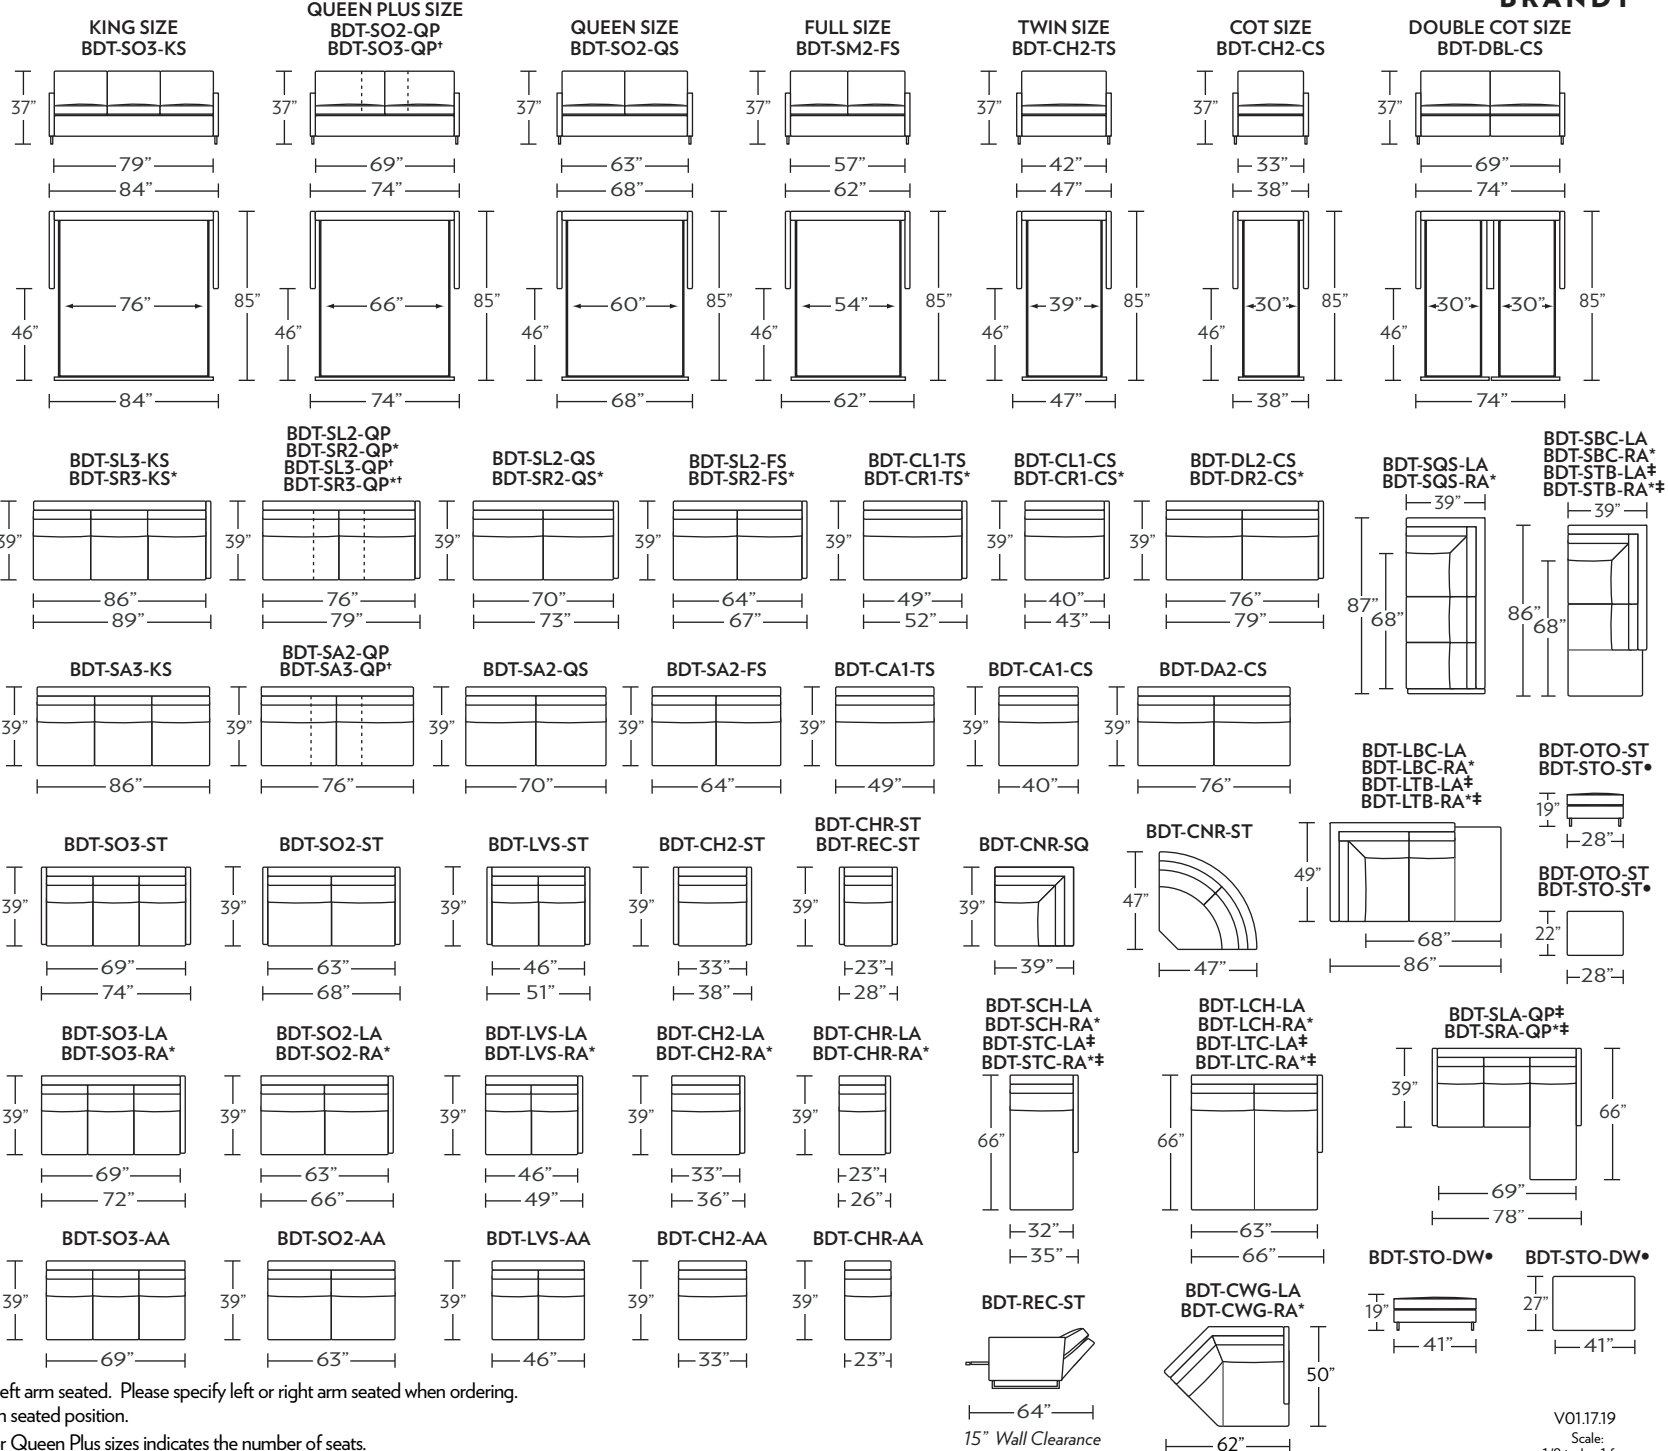

BRANDT

Standard Comfort Sleeper®

Features:

- Featuring the patented Tiffany 24/7™ platform sleep system
- Room to stretch out with true 80 inches of bedroom-length sleeping surface
- Ultimate comfort on four inches of plush, high-density foam mattress
- Zero wall clearance
- Quick-ship delivery
- Single-needle top-stitch
- High-density, high-resiliency foam seat cushions
- Loose back and seat cushions
- Lifetime warranty on frame
- 10-year mechanism warranty
- Brushed stainless steel sled leg

* Picture shows left arm seated. Please specify left or right arm seated when ordering.

All orders are in seated position.

† Dotted lines for Queen Plus sizes indicates the number of seats.

All dimensions are approximate and subject to change.

‡ Chaise lifts up to reveal hidden storage space. • Storage