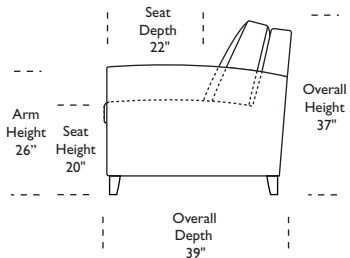

Standard Comfort Sleeper®

Features:

- Featuring the patented Tiffany 24/7™ platform sleep system
- Room to stretch out with true 80 inches of bedroom-length sleeping surface
- Ultimate comfort on four inches of plush, high-density foam mattress
- Zero wall clearance
- Quick-ship delivery
- Single-needle top-stitch
- High-density, high-resiliency foam seat cushions
- Loose back and seat cushions
- Lifetime warranty on frame
- 10-year mechanism warranty

Mattress Options:

- Premier with Crypton® ticking
- Gel
- Tempur-Pedic®

Cushion Options:

- High-density, high-resiliency foam seat cushions encased in down and down back cushions available

Leg Options:

- Wood legs available in Walnut, Espresso or Acorn finish

Please use actual leather, fabric, Crypton®, Sunbrella® and Ultrasuede® swatches when specifying furniture as the colors shown may vary due to the printing process.

* Picture shows left arm seated. Please specify left or right arm seated when ordering. All orders are in seated position.

† Dotted lines for Queen Plus sizes indicates the number of seats. All dimensions are approximate and subject to change.