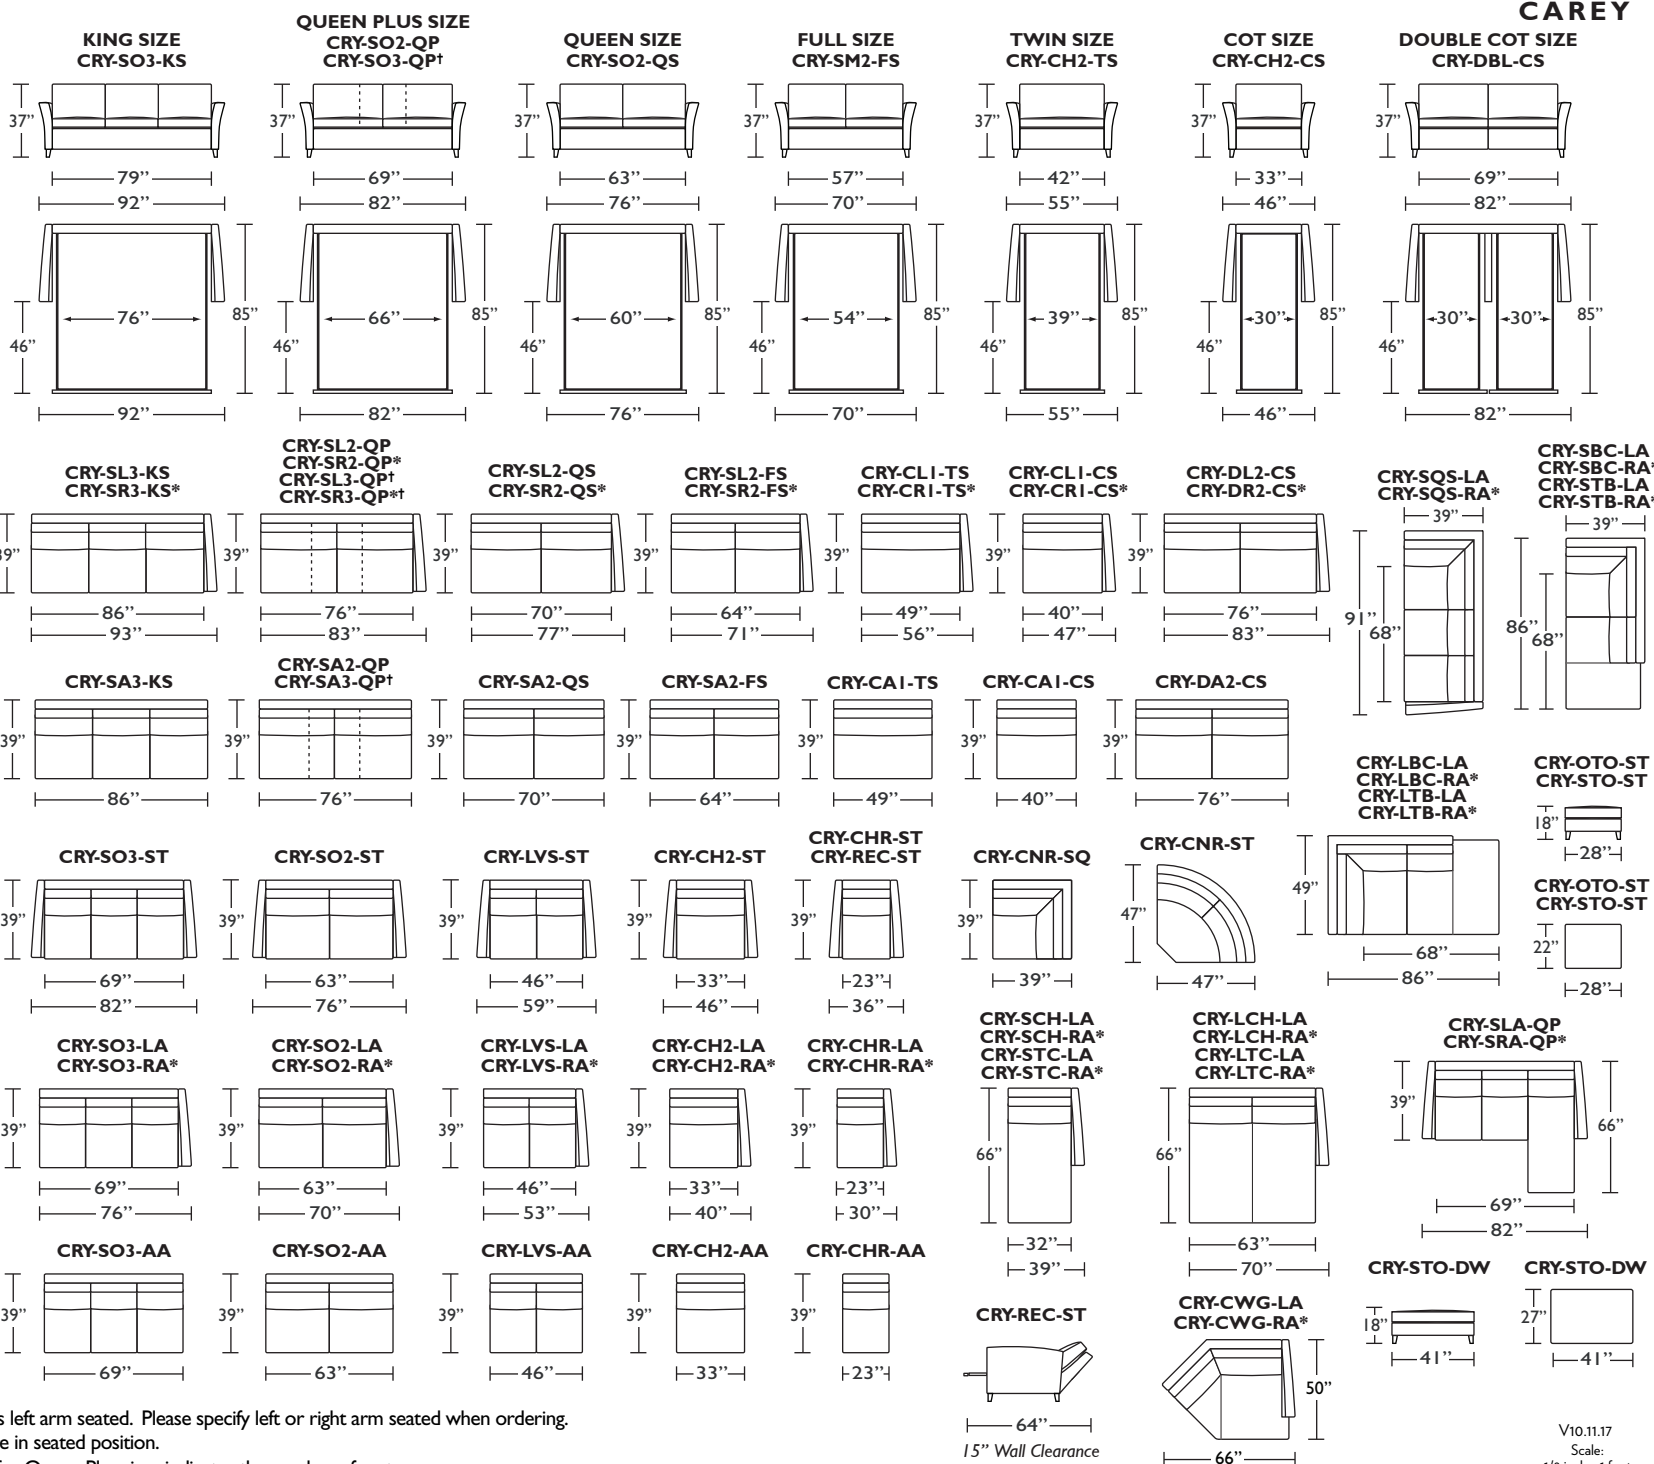

Standard Comfort Sleeper®

Features:

- Featuring the patented Tiffany 24/7™ platform sleep system
- Room to stretch out with true 80 inches of bedroom-length sleeping surface
- Ultimate comfort on four inches of plush, high-density foam mattress
- Zero wall clearance
- Quick-ship delivery
- Single-needle top-stitch
- High-density, high-resiliency foam seat cushions
- Loose back and seat cushions
- Lifetime warranty on frame
- 10-year mechanism warranty

Mattress Options:

- Premier with Crypton® ticking
- Gel
- Tempur-Pedic®

Cushion Options:

- High-density, high-resiliency foam seat cushions encased in down and down back cushions available

Leg Options:

- Wood legs available in Walnut, Espresso or Acorn finish

Please use actual leather, fabric, Crypton®, Sunbrella® and Ultrasuede® swatches when specifying furniture as the colors shown may vary due to the printing process.

* Picture shows left arm seated. Please specify left or right arm seated when ordering. All orders are in seated position.

† Dotted lines for Queen Plus sizes indicates the number of seats. All dimensions are approximate and subject to change.