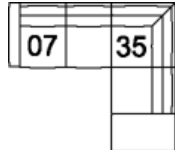

MIAMI

01 Sofa
98 x 40 x 32"
249 x 102 x 82 cm
IA: 65" / 166 cm

03 Loveseat
75 x 40 x 32"
191 x 102 x 82 cm
IA: 42" / 107 cm

04 Ottoman
39 x 39 x 15"
100 x 100 x 39 cm

08 RHF Loveseat
07 LHF Loveseat
62 x 40 x 32"
158 x 102 x 82 cm

11 Corner Square
40 x 40 x 32"
102 x 102 x 82 cm

13 RHF Sofa
12 LHF Sofa
86 x 40 x 32"
218 x 102 x 82 cm

35 RHF Corner Chaise
36 LHF Corner Chaise
90 x 40 x 32"
228 x 102 x 82 cm

95 Chair & 1/2
55 x 40 x 32"
140 x 102 x 82 cm
IA: 22" / 56 cm

POPULAR CONFIGURATIONS

12/35
125 x 89"
318 x 227 cm

07/35
102 x 89"
260 x 227 cm

DIMENSIONS

Seat Depth: 24" / 62 cm
Seat Height: 17" / 42 cm
Arm Depth: 38" / 97 cm
Arm Height: 23" / 58 cm

Dimensions shown as Width x Depth x Height.