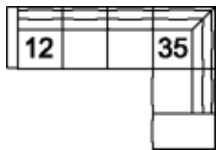

MIAMI

01 Sofa
98 x 40 x 32"
249 x 102 x 82 cm
IA: 65" / 166 cm

03 Loveseat
75 x 40 x 32"
191 x 102 x 82 cm
IA: 42" / 107 cm

04 Ottoman
39 x 39 x 15"
100 x 100 x 39 cm

08 RHF Loveseat
07 LHF Loveseat
62 x 40 x 32"
158 x 102 x 82 cm

11 Corner Square
40 x 40 x 32"
102 x 102 x 82 cm

13 RHF Sofa
12 LHF Sofa
86 x 40 x 32"
218 x 102 x 82 cm

35 RHF Corner Chaise
36 LHF Corner Chaise
90 x 40 x 32"
228 x 102 x 82 cm

95 Chair & 1/2
55 x 40 x 32"
140 x 102 x 82 cm
IA: 22" / 56 cm

POPULAR CONFIGURATIONS

12/35
125 x 89"
318 x 227 cm

07/35
102 x 89"
260 x 227 cm

DIMENSIONS

Seat Depth: 24" / 62 cm
Seat Height: 17" / 42 cm
Arm Depth: 38" / 97 cm
Arm Height: 23" / 58 cm

Dimensions shown as Width x Depth x Height.