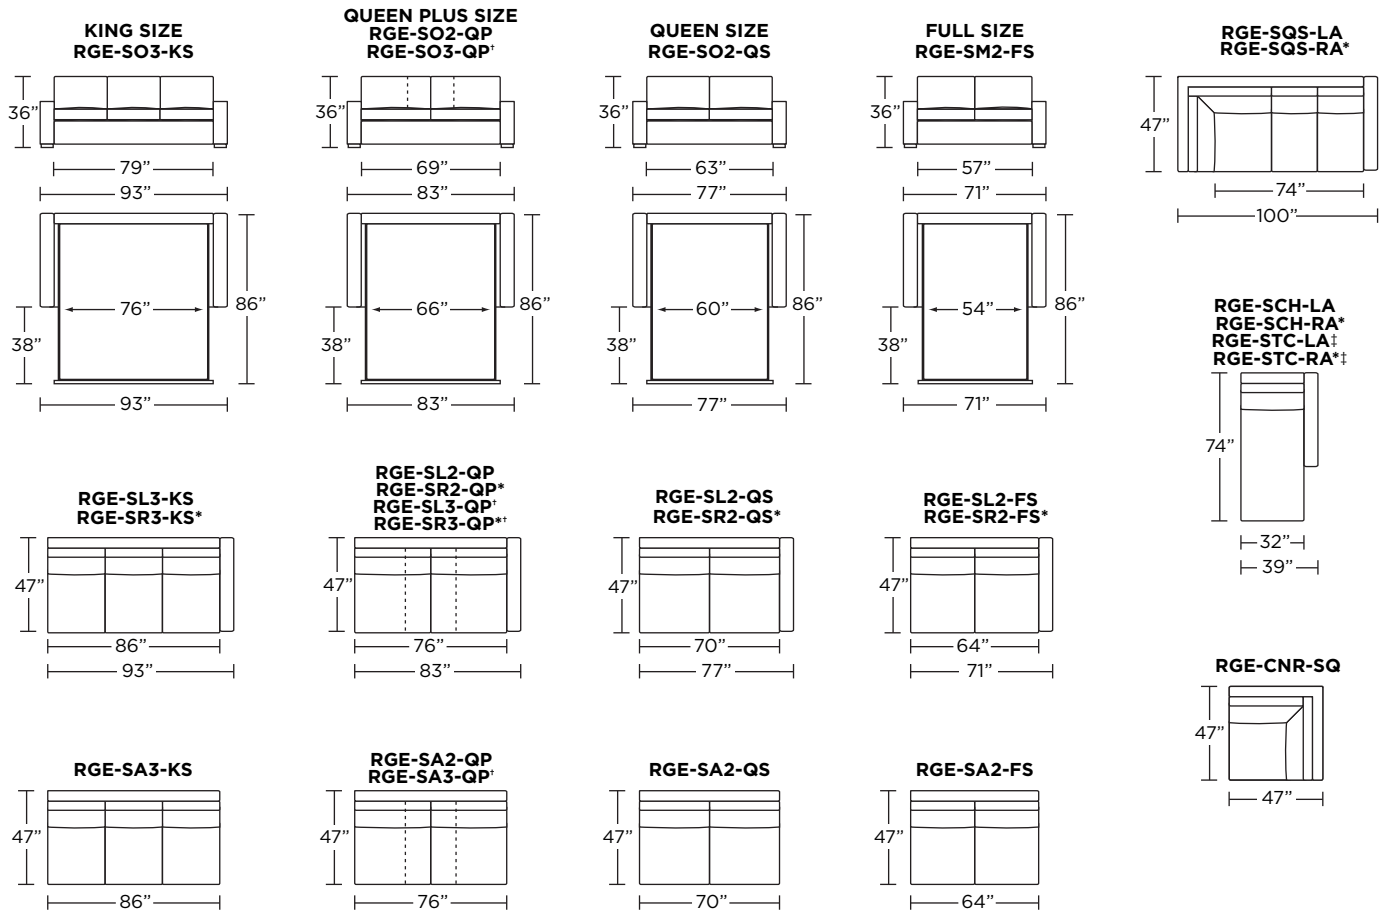

Standard Comfort Sleeper®

Features:

- Featuring the patented Tiffany 24/7™ platform sleep system
- Room to stretch out with true 80 inches of bedroom-length sleeping surface
- Ultimate comfort on five inches of plush, high-density foam mattress
- Under-sofa dust covers keeps dust and dirt from ever touching the mattress
- Zero wall clearance
- Quick-ship delivery
- High-density, high-resiliency foam seat cushions
- Loose back and seat cushions
- Lifetime warranty on frame
- 10-year mechanism warranty

Please use actual leather, fabric, Crypton®, Sunbrella® and Ultrasuede® swatches when specifying furniture as the colors shown may vary due to the printing process.

* Picture shows left arm seated. Please specify left or right arm seated when ordering. All orders are in seated position.
 † Dotted lines for Queen Plus sizes indicates the number of seats. All dimensions are approximate and subject to change.
 ‡ Chaise lifts up to reveal hidden storage space.