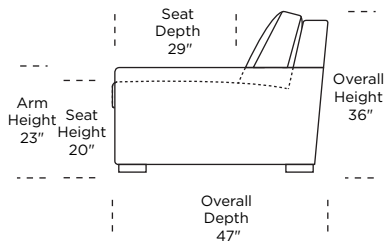

Standard Comfort Sleeper®

Features:

- Featuring the patented Tiffany 24/7™ platform sleep system
- Room to stretch out with true 80 inches of bedroom-length sleeping surface
- Ultimate comfort on five inches of plush, high-density foam mattress
- Under-sofa dust covers keeps dust and dirt from ever touching the mattress
- Zero wall clearance
- Quick-ship delivery
- High-density, high-resiliency foam seat cushions
- Loose back and seat cushions
- Lifetime warranty on frame
- 10-year mechanism warranty

Please use actual leather, fabric, Crypton®, Sunbrella® and Ultrasuede® swatches when specifying furniture as the colors shown may vary due to the printing process.

* Picture shows left arm seated. Please specify left or right arm seated when ordering. All orders are in seated position.
 † Dotted lines for Queen Plus sizes indicates the number of seats. All dimensions are approximate and subject to change.
 ‡ Chaise lifts up to reveal hidden storage space.