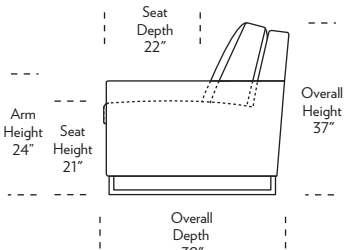

SULLEY

Standard Comfort Sleeper®

Features:

- Featuring the patented Tiffany 24/7™ platform sleep system
- Room to stretch out with true 80 inches of bedroom-length sleeping surface
- Ultimate comfort on four inches of plush, high-density foam mattress
- Zero wall clearance
- Quick-ship delivery
- Double-needle top-stitch
- High-density, high-resiliency foam seat cushions
- Loose back and seat cushions
- Lifetime warranty on frame
- 10-year mechanism warranty
- Brushed stainless steel leg

* Picture shows left arm seated. Please specify left or right arm seated when ordering.

All orders are in seated position.

† Dotted lines for Queen Plus sizes indicates the number of seats.

All dimensions are approximate and subject to change.

‡ Chaise lifts up to reveal hidden storage space. • Storage