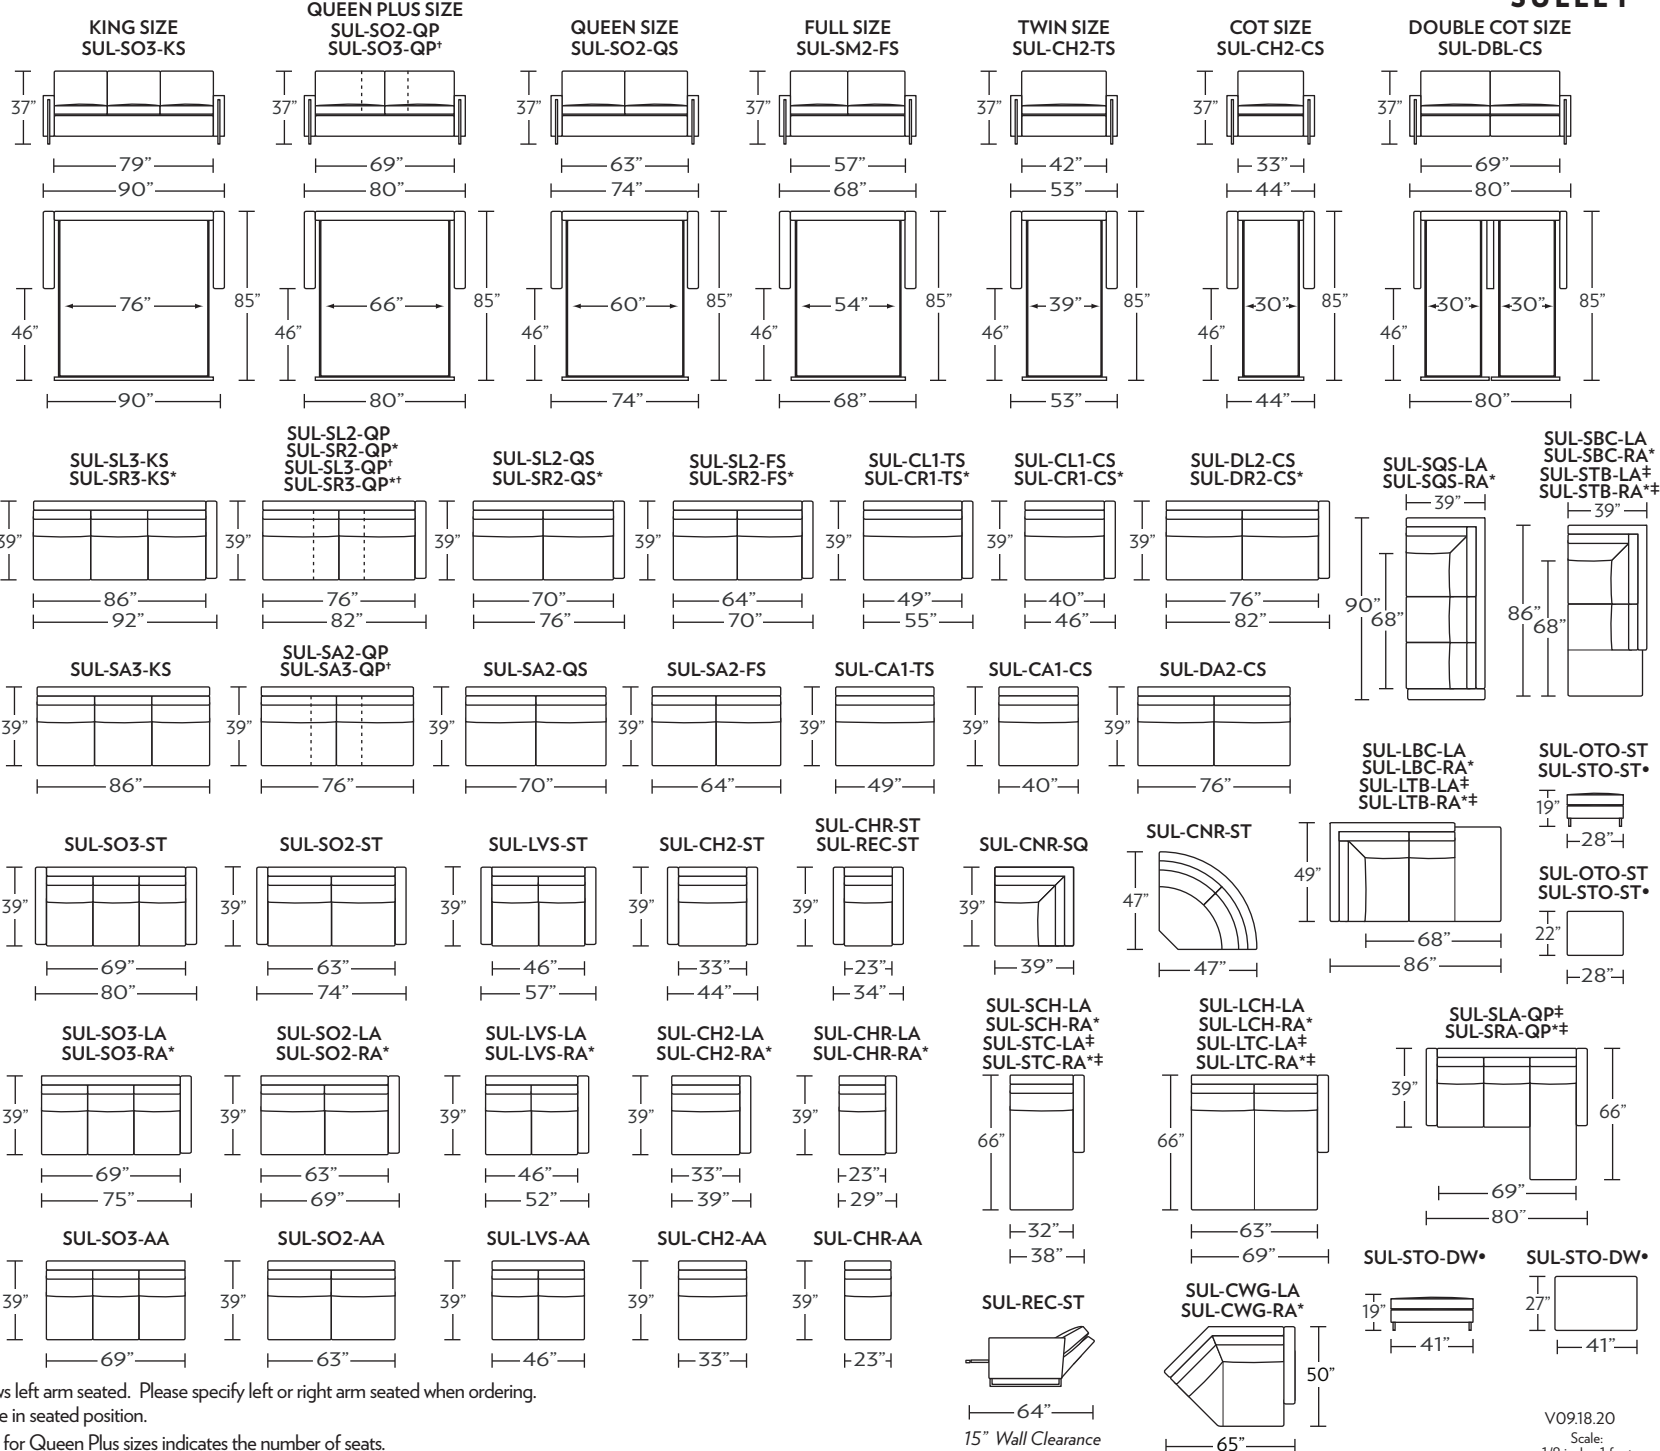

SULLEY

Standard Comfort Sleeper®

Features:

- Featuring the patented Tiffany 24/7™ platform sleep system
- Room to stretch out with true 80 inches of bedroom-length sleeping surface
- Ultimate comfort on four inches of plush, high-density foam mattress
- Zero wall clearance
- Quick-ship delivery
- Double-needle top-stitch
- High-density, high-resiliency foam seat cushions
- Loose back and seat cushions
- Lifetime warranty on frame
- 10-year mechanism warranty
- Brushed stainless steel leg

* Picture shows left arm seated. Please specify left or right arm seated when ordering.

All orders are in seated position.

† Dotted lines for Queen Plus sizes indicates the number of seats.

All dimensions are approximate and subject to change.

‡ Chaise lifts up to reveal hidden storage space. • Storage