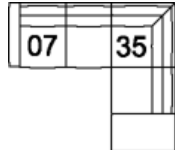

# ZURI

**01 Sofa**  
98 x 40 x 33"  
249 x 100 x 84 cm  
IA: 77" / 197 cm

**02 Chair**  
45 x 40 x 33"  
114 x 100 x 84 cm  
IA: 25" / 64 cm

**03 Loveseat**  
72 x 40 x 33"  
182 x 100 x 84 cm  
IA: 51" / 130 cm

**04 Ottoman**  
39 x 28 x 19"  
100 x 72 x 47 cm

**08 RHF Loveseat**  
**07 LHF Loveseat**  
62 x 40 x 33"  
157 x 100 x 84 cm

**13 RHF Sofa**  
**12 LHF Sofa**  
89 x 40 x 33"  
225 x 100 x 84 cm

**35 RHF Corner Chaise**  
**36 LHF Corner Chaise**  
91 x 40 x 33"  
231 x 100 x 84 cm

## POPULAR CONFIGURATIONS

**12/35**  
127 x 90"  
323 x 229 cm

**07/35**  
100 x 90"  
254 x 229 cm

**16/08**  
98 x 61"  
249 x 155 cm

## DIMENSIONS

Seat Depth: 23" / 58 cm  
Seat Height: 18" / 46 cm  
Arm Depth: 39" / 98 cm  
Arm Height: 24" / 61 cm

Dimensions shown as Width x Depth x Height.

Dimensions are correct at the time of printing and are subject to change without notice. Actual measurements for each item may vary from what is shown here. Please allow up to a +/- 1 inch difference. Availability may vary by region.