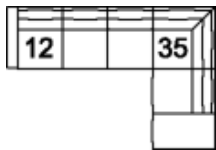

# ZURI

**01 Sofa**  
98 x 40 x 33"  
249 x 100 x 84 cm  
IA: 77" / 197 cm

**02 Chair**  
45 x 40 x 33"  
114 x 100 x 84 cm  
IA: 25" / 64 cm

**03 Loveseat**  
72 x 40 x 33"  
182 x 100 x 84 cm  
IA: 51" / 130 cm

**04 Ottoman**  
39 x 28 x 19"  
100 x 72 x 47 cm

**08 RHF Loveseat**  
**07 LHF Loveseat**  
62 x 40 x 33"  
157 x 100 x 84 cm

**13 RHF Sofa**  
**12 LHF Sofa**  
89 x 40 x 33"  
225 x 100 x 84 cm

**35 RHF Corner Chaise**  
**36 LHF Corner Chaise**  
91 x 40 x 33"  
231 x 100 x 84 cm

## POPULAR CONFIGURATIONS

**12/35**  
127 x 90"  
323 x 229 cm

**07/35**  
100 x 90"  
254 x 229 cm

**16/08**  
98 x 61"  
249 x 155 cm

## DIMENSIONS

Seat Depth: 23" / 58 cm  
Seat Height: 18" / 46 cm  
Arm Depth: 39" / 98 cm  
Arm Height: 24" / 61 cm

Dimensions shown as Width x Depth x Height.

Dimensions are correct at the time of printing and are subject to change without notice. Actual measurements for each item may vary from what is shown here. Please allow up to a +/- 1 inch difference. Availability may vary by region.