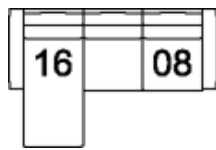

**04 Ottoman**  
39 x 28 x 19"  
100 x 72 x 47 cm

**08 RHF Loveseat**  
**07 LHF Loveseat**  
62 x 40 x 33"  
157 x 100 x 84 cm

**13 RHF Sofa**  
**12 LHF Sofa**  
89 x 40 x 33"  
225 x 100 x 84 cm

**35 RHF Corner Chaise**  
**36 LHF Corner Chaise**  
91 x 40 x 33"  
231 x 100 x 84 cm

**40 RHF Sofa Split**  
**39 LHF Sofa Split**  
99 x 40 x 33"  
251 x 100 x 84 cm

## POPULAR CONFIGURATIONS

**12/35**  
127 x 90"  
323 x 229 cm

**07/35**  
100 x 90"  
254 x 229 cm

**16/08**  
98 x 61"  
249 x 155 cm

## DIMENSIONS

Seat Depth: 23" / 58 cm  
Seat Height: 18" / 46 cm  
Arm Depth: 39" / 98 cm  
Arm Height: 24" / 61 cm

Dimensions shown as Width x Depth x Height.

Dimensions are correct at the time of printing and are subject to change without notice. Actual measurements for each item may vary from what is shown here. Please allow up to a +/- 1 inch difference. Availability may vary by region.