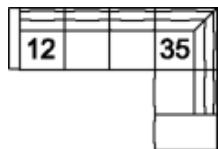

**11 Corner Square**  
40 x 40 x 35"  
100 x 100 x 87 cm

**12 LHF Sofa**  
87 x 41 x 35"  
221 x 104 x 87 cm

**13 RHF Sofa**  
87 x 41 x 35"  
221 x 104 x 87 cm

**14 Armless Loveseat**  
55 x 41 x 35"  
140 x 104 x 87 cm

**15 RHF Chaise**  
35 x 69 x 35"  
89 x 174 x 87 cm

**16 LHF Chaise**  
35 x 69 x 35"  
89 x 174 x 87 cm

**35 RHF Corner Chaise**  
**36 LHF Corner Chaise**  
94 x 41 x 35"  
239 x 104 x 87 cm

**39 LHF Sofa Split**  
**40 RHF Sofa Split**  
96 x 41 x 35"  
244 x 104 x 87 cm

## POPULAR CONFIGURATIONS

**12/35**  
129 x 94"  
328 x 239 cm

**07/35**  
103 x 94"  
262 x 239 cm

**16/08**  
95 x 65"  
242 x 166 cm

## DIMENSIONS

Seat Depth: 23" / 59 cm  
Seat Height: 19" / 48 cm  
Arm Depth: 40" / 101 cm  
Arm Height: 25" / 62 cm

Dimensions shown as Width x Depth x Height.

Dimensions are correct at the time of printing and are subject to change without notice. Actual measurements for each item may vary from what is shown here. Please allow up to a +/- 1 inch difference. Availability may vary by region.