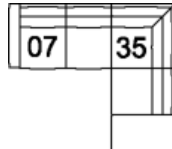

**11 Corner Square**  
40 x 40 x 35"  
100 x 100 x 87 cm

**12 LHF Sofa**  
87 x 41 x 35"  
221 x 104 x 87 cm

**13 RHF Sofa**  
87 x 41 x 35"  
221 x 104 x 87 cm

**14 Armless Loveseat**  
55 x 41 x 35"  
140 x 104 x 87 cm

**15 RHF Chaise**  
35 x 69 x 35"  
89 x 174 x 87 cm

**16 LHF Chaise**  
35 x 69 x 35"  
89 x 174 x 87 cm

**35 RHF Corner Chaise**  
**36 LHF Corner Chaise**  
94 x 41 x 35"  
239 x 104 x 87 cm

**39 LHF Sofa Split**  
**40 RHF Sofa Split**  
96 x 41 x 35"  
244 x 104 x 87 cm

## POPULAR CONFIGURATIONS

**12/35**  
129 x 94"  
328 x 239 cm

**07/35**  
103 x 94"  
262 x 239 cm

**16/08**  
95 x 65"  
242 x 166 cm

## DIMENSIONS

Seat Depth: 23" / 59 cm  
Seat Height: 19" / 48 cm  
Arm Depth: 40" / 101 cm  
Arm Height: 25" / 62 cm

Dimensions shown as Width x Depth x Height.

Dimensions are correct at the time of printing and are subject to change without notice. Actual measurements for each item may vary from what is shown here. Please allow up to a +/- 1 inch difference. Availability may vary by region.