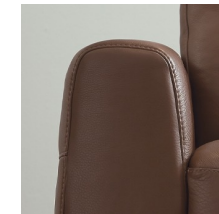

STANDARD
PREMIUM FOAM

TOP STITCHING
DETAIL

ARM CUSHIONS
PADDED WITH
FOAM

CHROME
SPINDLE

Visit Palliser.com to view all current product spec sheets

LEG

Spindle Metal Leg
Spindle Wood Espresso Leg

FRAME

All Palliser frames are constructed from engineered wood products, hardwood or softwood: joints are pinned and glued for uniformity and strength

SEATING COMFORT

Semi-attached back cushions with fibre filling
Tight seat cushions are engineered using multiple densities of high-resiliency, contour-cut foam
Seat Suspension: Heavy gauge sinuous springs, engineered to provide premium comfort and endurance.

FUNCTION

N/A

COVERS

Leather
Fabric

01 Sofa
94 x 37 x 32"
239 x 93 x 82 cm
IA: 78" / 199 cm

02 Chair
41 x 37 x 32"
105 x 93 x 82 cm
IA: 26" / 67 cm

03 Loveseat
67 x 37 x 32"
171 x 93 x 82 cm
IA: 52" / 133 cm

07/08
120 x 36"
305 x 92 cm

DIMENSIONS

Seat Depth: 21" / 55 cm
Seat Height: 19" / 47 cm
Arm Depth: 36" / 90 cm
Arm Height: 24" / 61 cm

Dimensions shown as Width x Depth x Height.

Dimensions are correct at the time of printing and are subject to change without notice. Actual measurements for each item may vary from what is shown here. Please allow up to a +/- 1 inch difference. Availability may vary by region.