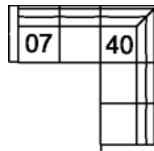

04 Ottoman
26 x 18 x 18"
67 x 46 x 46 cm

08 RHF Loveseat
07 LHF Loveseat
60 x 37 x 32"
153 x 93 x 82 cm

10 Armless Chair
26 x 37 x 32"
67 x 93 x 82 cm

14 Armless Loveseat
52 x 37 x 32"
133 x 93 x 82 cm

15 RHF Chaise
16 LHF Chaise
34 x 57 x 32"
87 x 145 x 82 cm

40 RHF Sofa Split
39 LHF Sofa Split
94 x 37 x 32"
239 x 93 x 82 cm

91 Apartment Sofa
79 x 37 x 32"
201 x 93 x 82 cm
IA: 64" / 163 cm

POPULAR CONFIGURATIONS

16/08
94 x 57"
239 x 145 cm

07/40
96 x 94"
244 x 239 cm

07/08
120 x 36"
305 x 92 cm

DIMENSIONS

Seat Depth: 21" / 55 cm
Seat Height: 19" / 47 cm
Arm Depth: 36" / 90 cm
Arm Height: 24" / 61 cm

Dimensions shown as Width x Depth x Height.

Dimensions are correct at the time of printing and are subject to change without notice. Actual measurements for each item may vary from what is shown here. Please allow up to a +/- 1 inch difference. Availability may vary by region.