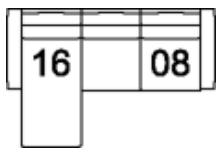

POPULAR CONFIGURATIONS

16/08
94 x 57"
239 x 145 cm