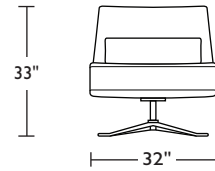

HUGO

Standard Features:

- Advanced unidirectional suspension system
- Premium high-density, high-resiliency foam seat
- Tight back and seat cushion
- Single-needle top stitching
- Down lumbar pillow measuring 10" x 25" x 4"
- Lifetime warranty on frame and suspension
- Quick-ship delivery

Options:

- Memory swivel base available in Antique Brass, Burnished Bronze or Polished Nickel finish
- Contrasting pillow available

Please use actual leather, fabric and Ultrasuede® swatches when specifying furniture as the colors shown may vary due to the printing process.

HUG-CHR-ST